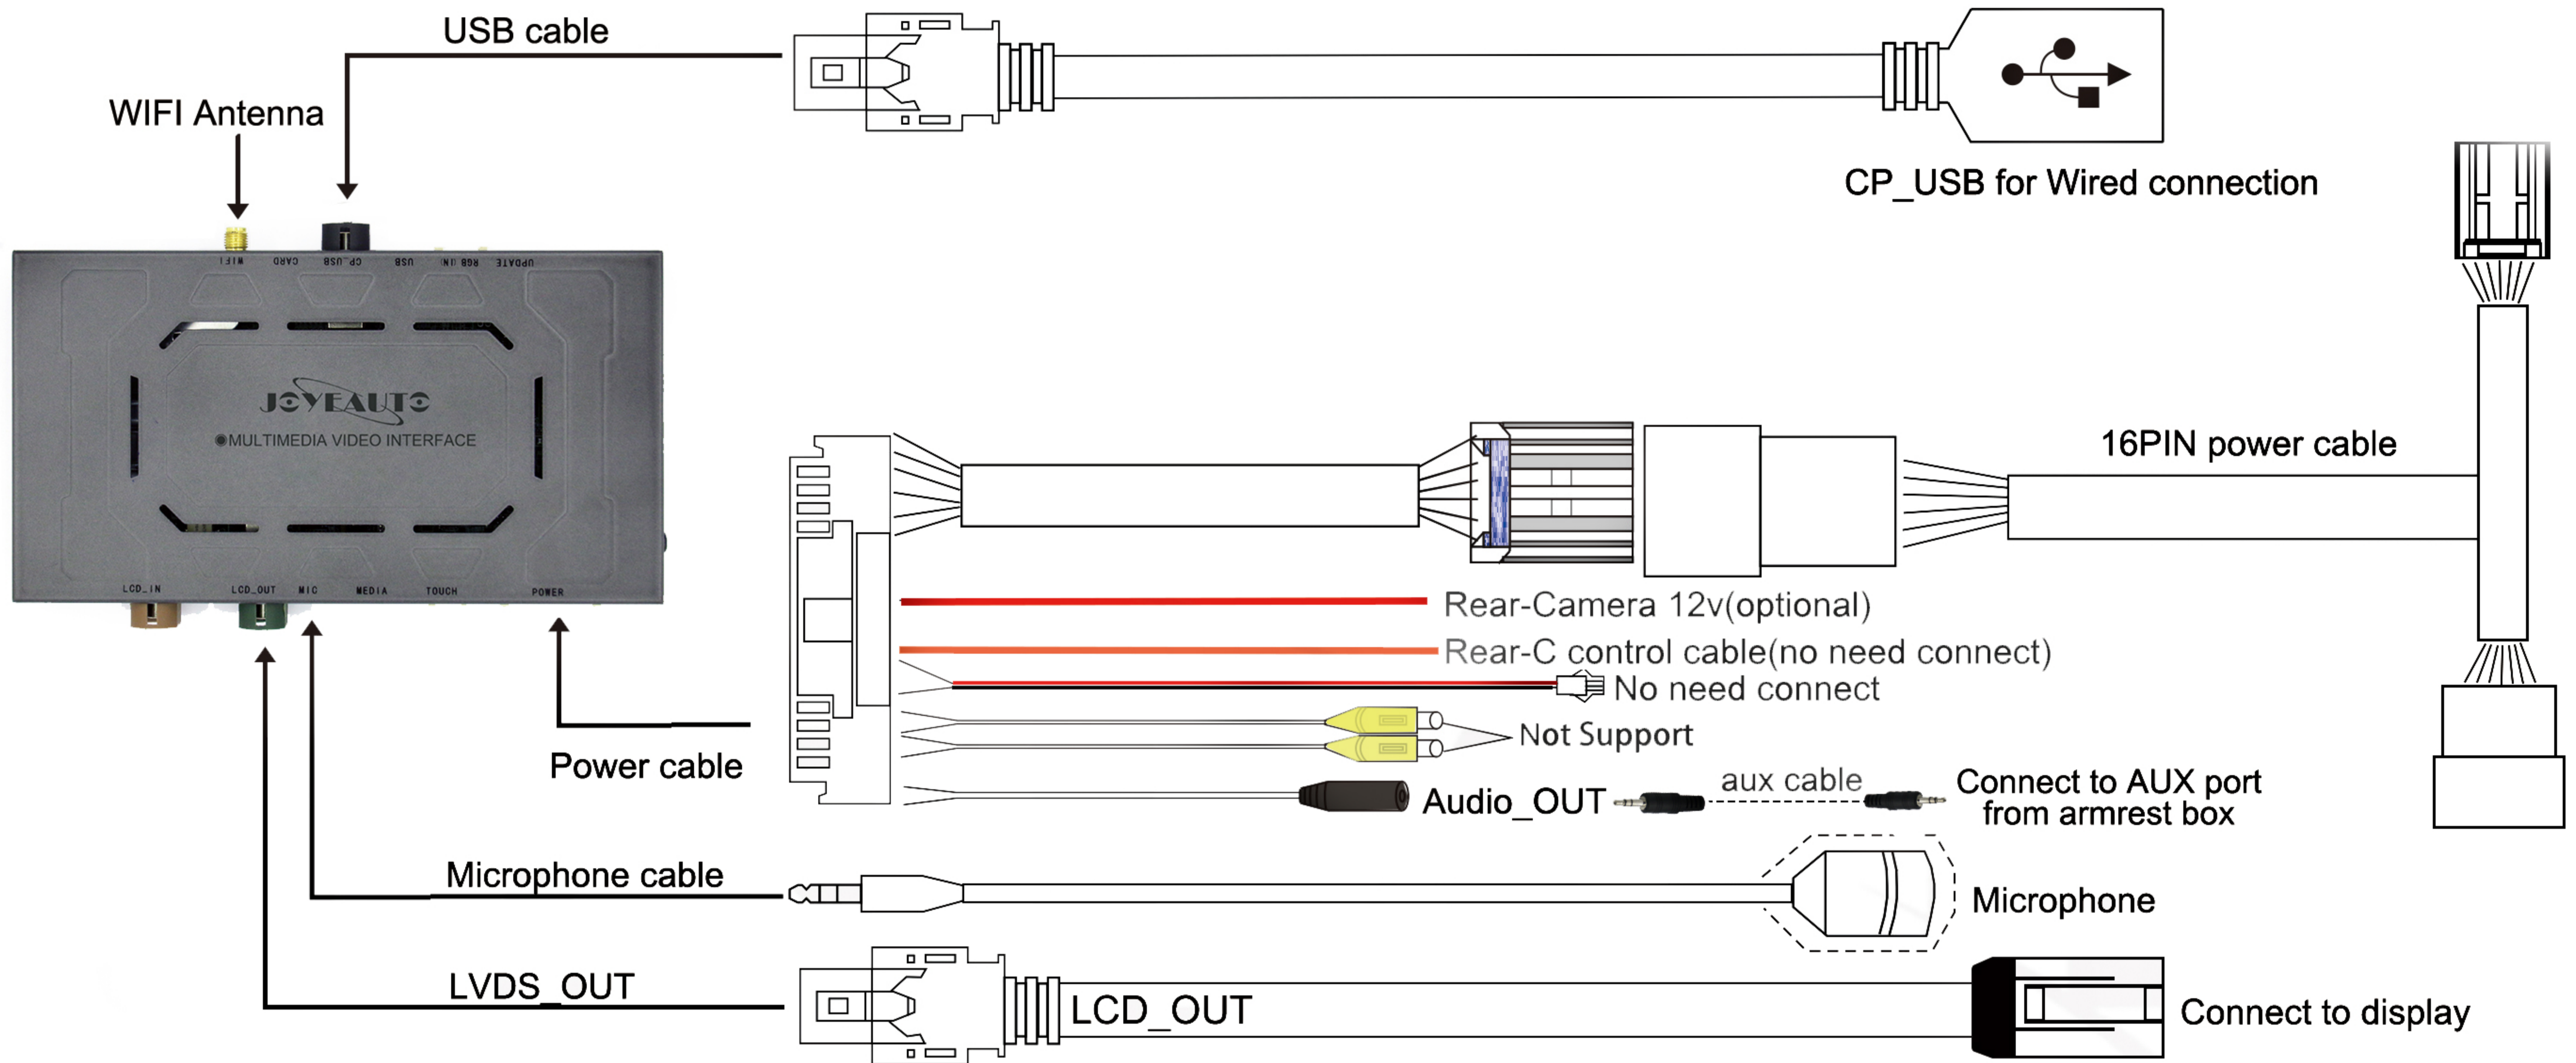

Land Rover Bosch Wireless CarPlay Installation Diagram

Dip Switch	Status	Description
1	ON	Double screen
	OFF	Single screen
4	ON	Reverse guideline OFF
	OFF	Not Support
8	ON	Original Rear Camera
	OFF	Not Support
2,3,4,5,6,7 all set OFF.		